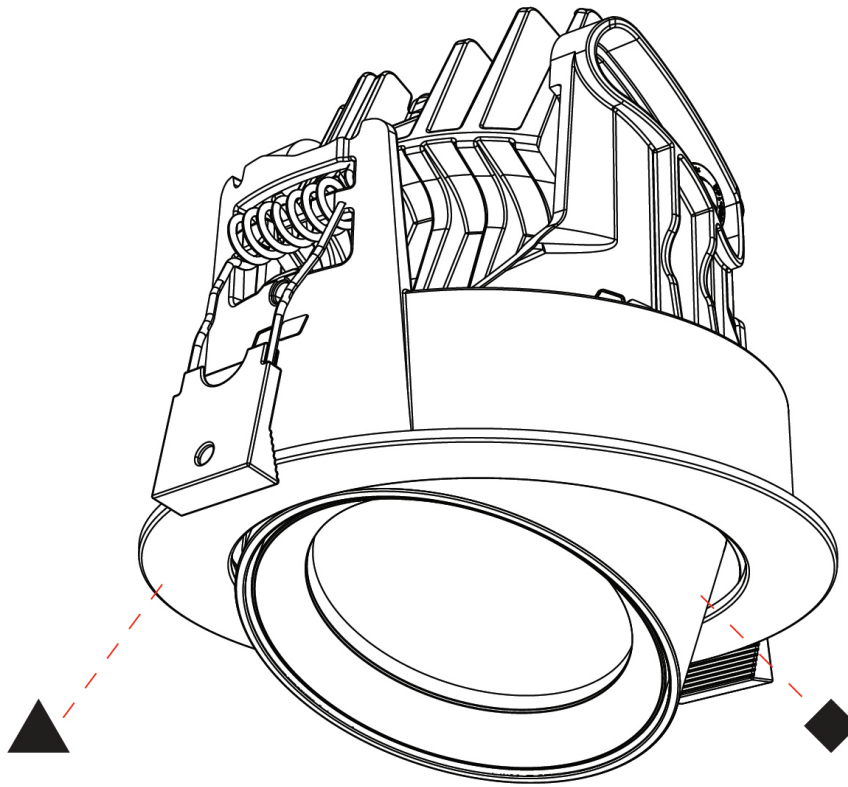

CENTRIQ ROUND ADJUSTABLE RECESSED

A35976-

PROJECT

TYPE

SPECIFIER

QUANTITY

DATE

A