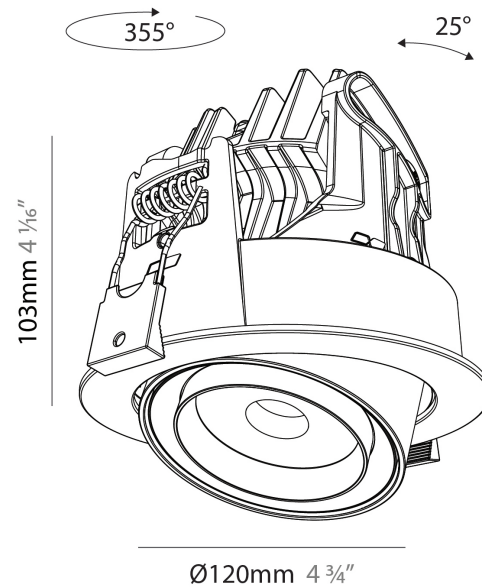

GENERAL

Series: Centriq
Subseries: Centriq Round Flex Adjustable
Brand: Prolicht
Division: Architectural
Mounting Type: Recessed
Mounting Location: Ceiling
Subcategory: Spots

PHYSICAL

Shape: Cylinder
Diameter (mm): 120
Diameter (in): 4 ¾
Height (mm): 105
Height (in): 4 ¼
Min. Recessing Depth (mm): 120
Min. Recessing Depth (in): 4 ¾
Light Distribution: Adjustable / Direct
Weight (kg): 0.666
Fixture Finish: SSR / BKV / CWI / CRY / HAB / UFT / ITA / RUA / FTG / MYG / LOD / PUS / FRO / FUP / KIA / POP / BLS / SPG / MEY / GOH / GUM / CHC / COM / ABZ / JAG / OBR / MOS / ROR
Fixture Material: Aluminum
Cut-out Measurements: Dia. 112mm / 4 7/16"

ELECTRICAL

Lamp Type: LED (Zhaga Standard)
Input Wattage (W): 20.5
Total Output Wattage (W): 18.1
Dimming: Tri-Mode (Non-Dimming and Phase Dimming (120Vac only) and 0-10V Dimming)
Driver Included: Yes
Driver Location: Recessed Housing
Driver Type: Constant Current - Universal
Driver Class: Class 2
Housing: ENCP 3
Input Voltage (V): 120 - 277
Constant Current (MA): 500

LED

Color Temperature (°K): 2700 / 3000 / 3500 / 4000
Max. Delivered Lumen (lm): 1201 / 1294 / 1346 / 1373
Nominal Lumen (lm): 1668 / 1797 / 1869 / 1907
CRI: >90 CRI
Lamp Life (hrs): 50000

OPTICAL

Beam Angle: 18 - 46
Adjustability: Rotational 350° / Tilt 25°

RATINGS AND CERTIFICATIONS

Certified By: CSA Certified to UL and CSA Standards
IP rating: IP20